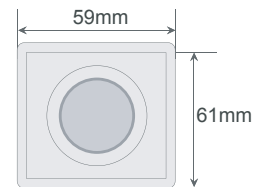

Side View

Front View

Specification

| | Low Lux | | Super HAD | | | B/W |
|------------------------|---|---|---|---|---|---|
| Model NO. | CSN(P)- 2120 | CSN(P)- 2130 | CSN(P)- 3120 | CSN(P)- 3130 | CSN(P)- 3140 | CSN(P)- 6120 |
| Sensor Chip Brand | 1/3" Ex-view Sony CCD | 1/3" Ex-view Sony CCD | 1/3" Sony CCD | 1/3" Sony CCD | 1/3" Sony CCD | 1/3" B&W Sony CCD |
| H.Resolution | 420TV Lines | 480TV Lines | 420TV Lines | 480TV Lines | 520TV Lines | 480TV Lines |
| Pixels | NTSC : 512(H)x492(V) PAL : 512(H)x582(V) | NTSC : 752(H)x582(V) PAL : 768(H)x492(V) | NTSC : 512(H)x492(V) PAL : 512(H)x582(V) | NTSC : 752(H)x582(V) PAL : 768(H)x492(V) | NTSC : 752(H)x582(V) PAL : 768(H)x492(V) | NTSC : 512(H)x492(V) PAL : 512(H)x582(V) |
| Minimum Illumination | 0.03 Lux(F1.2) | 0.03 Lux(F1.2) | 0.8 Lux(F1.2) | 0.5 Lux(F1.2) | 0.5 Lux(F1.2) | 0.03Lux(F1.2) |
| S/N Ratio | More than 52dB | | | | | |
| Video Output | 1.0Vp-P/75Ω | | | | | |
| Auto Gain Control | AGC ON(Low) / Off (High) Switchable | | | | | |
| Auto White Balance | AWB ON(ATW) / Off (Push) Switchable | | | | | |
| Backlight Compensation | BLC ON/OFF Switchable | | | | | |
| Exposure Mode | EE / AI Switchable | | | | | |
| Electronic Shutter | 1/50 (1/60) ~ 1/100000 sec | | | | | |
| Gamma Correction | 0.45 | | | | | |
| Synchronizing | Internal Sync. | | | | | |
| Auto Iris Control | Video / DC Switchable | | | | | |
| Lens | C/CS | | | | | |
| Dimension/Weight | 111(D)x59(W)x61(H)mm / 254g | | | | | |
| Power | DC 12V/125mA | | | | | |
| Operating Temperature | - 10 ° C ~ +50 ° C | | | | | |