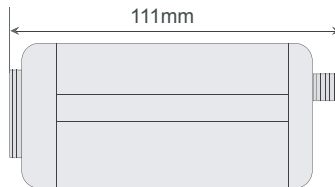

Side View

Front View

Specification

| | Low Lux | | Super HAD | | | B/W |
|------------------------|---|---|---|---|---|---|
| Model NO. | CSN(P)- 2120 | CSN(P)- 2130 | CSN(P)- 3120 | CSN(P)- 3130 | CSN(P)- 3140 | CSN(P)- 6120 |
| Sensor Chip Brand | 1/3" Ex-view Sony CCD | 1/3" Ex-view Sony CCD | 1/3" Sony CCD | 1/3" Sony CCD | 1/3" Sony CCD | 1/3" B&W Sony CCD |
| H.Resolution | 420TV Lines | 480TV Lines | 420TV Lines | 480TV Lines | 520TV Lines | 480TV Lines |
| Pixels | NTSC : 512(H)x492(V) PAL : 512(H)x582(V) | NTSC : 752(H)x582(V) PAL : 768(H)x492(V) | NTSC : 512(H)x492(V) PAL : 512(H)x582(V) | NTSC : 752(H)x582(V) PAL : 768(H)x492(V) | NTSC : 752(H)x582(V) PAL : 768(H)x492(V) | NTSC : 512(H)x492(V) PAL : 512(H)x582(V) |
| Minimum Illumination | 0.03 Lux(F1.2) | 0.03 Lux(F1.2) | 0.8 Lux(F1.2) | 0.5 Lux(F1.2) | 0.5 Lux(F1.2) | 0.03Lux(F1.2) |
| S/N Ratio | More than 52dB | | | | | |
| Video Output | 1.0Vp-P/75Ω | | | | | |
| Auto Gain Control | AGC ON(Low) / Off (High) Switchable | | | | | |
| Auto White Balance | AWB ON(ATW) / Off (Push) Switchable | | | | | |
| Backlight Compensation | BLC ON/OFF Switchable | | | | | |
| Exposure Mode | EE / AI Switchable | | | | | |
| Electronic Shutter | 1/50 (1/60) ~ 1/100000 sec | | | | | |
| Gamma Correction | 0.45 | | | | | |
| Synchronizing | Internal Sync. | | | | | |
| Auto Iris Control | Video / DC Switchable | | | | | |
| Lens | C/CS | | | | | |
| Dimension/Weight | 111(D)x59(W)x61(H)mm / 254g | | | | | |
| Power | DC 12V/125mA | | | | | |
| Operating Temperature | - 10 ° C ~ +50 ° C | | | | | |